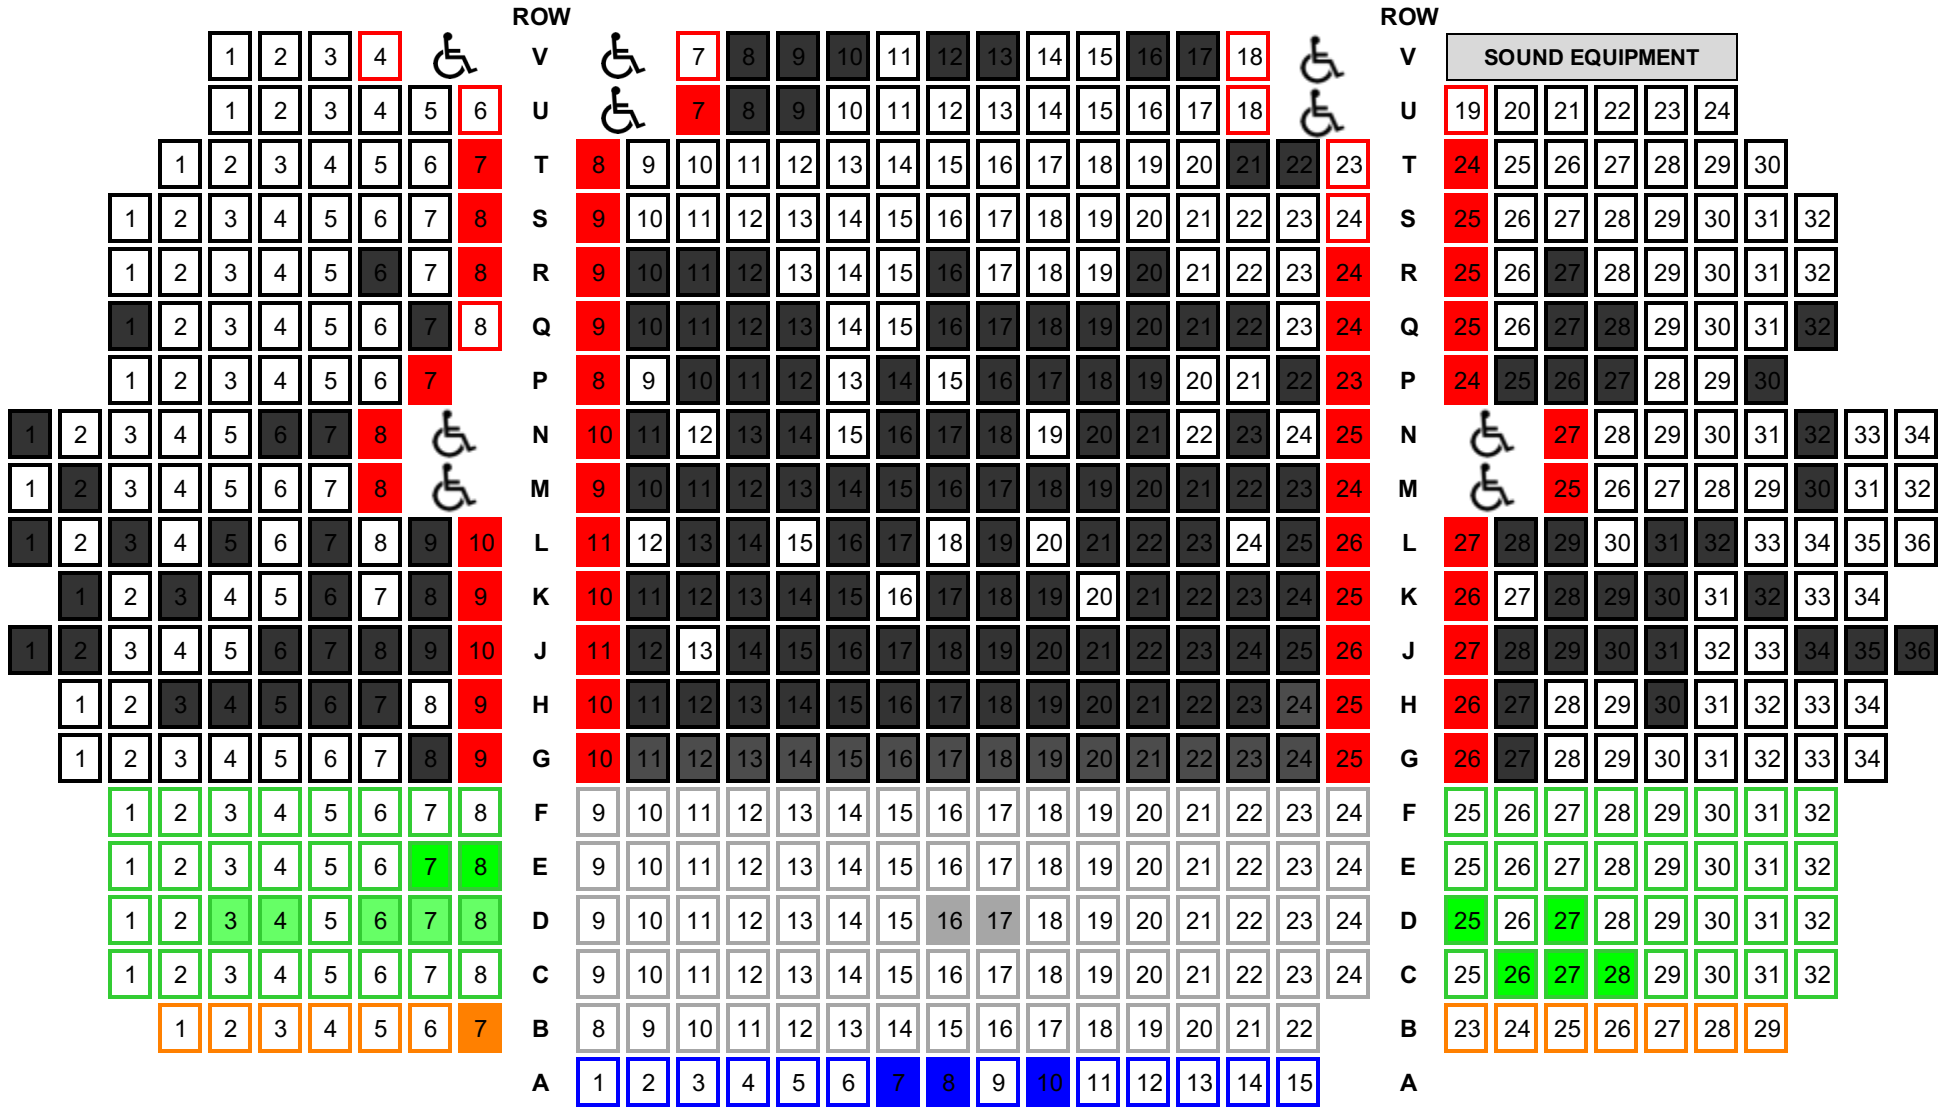

DEEP SAVE-A-SEAT CAMPAIGN ~ AUDITORIUM SEAT AVAILABILITY MAP

\$100   
  \$250   
  \$1,000  
 \$150   
  \$500   
 \$1,500

STAGE