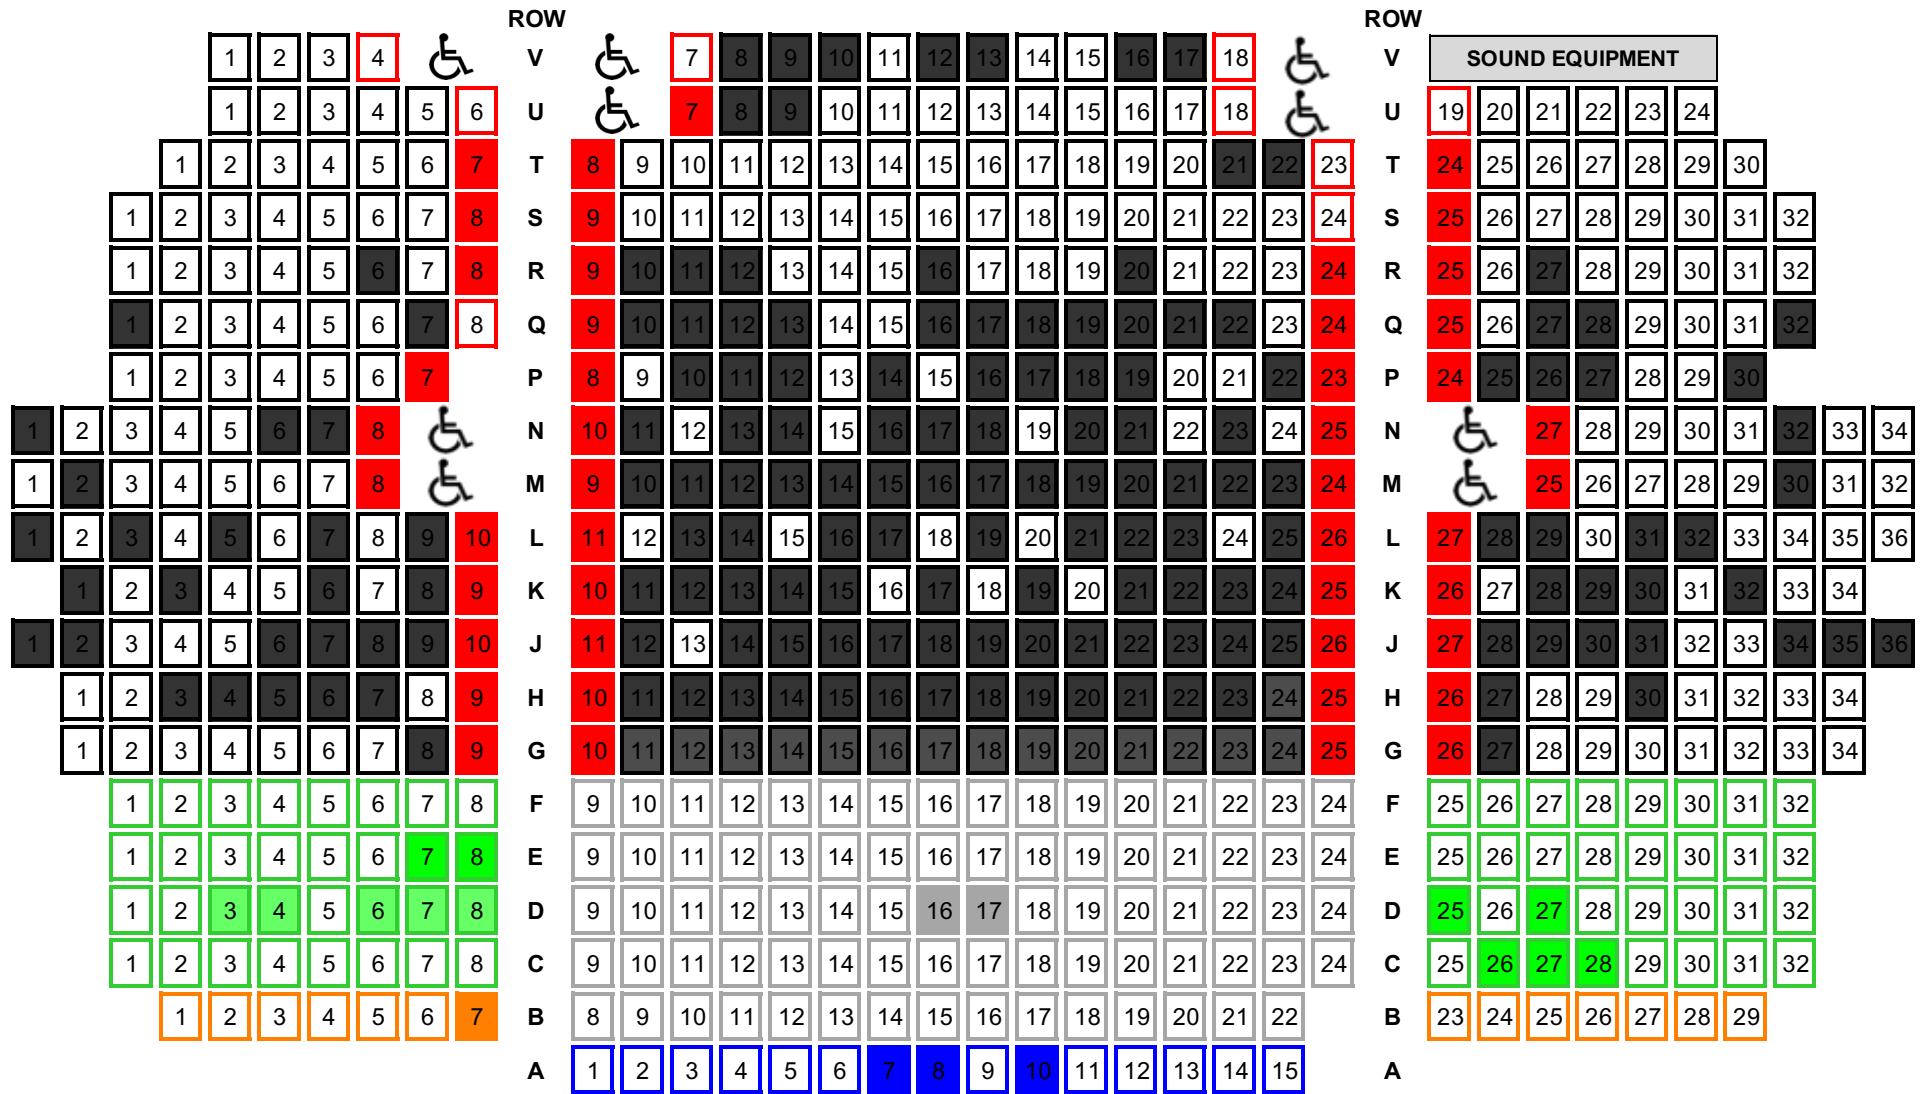

DEEP SAVE-A-SEAT CAMPAIGN ~ AUDITORIUM SEAT AVAILABILITY MAP

 \$100
 \$250
 \$1,000
 \$150
 \$500
 \$1,500

STAGE