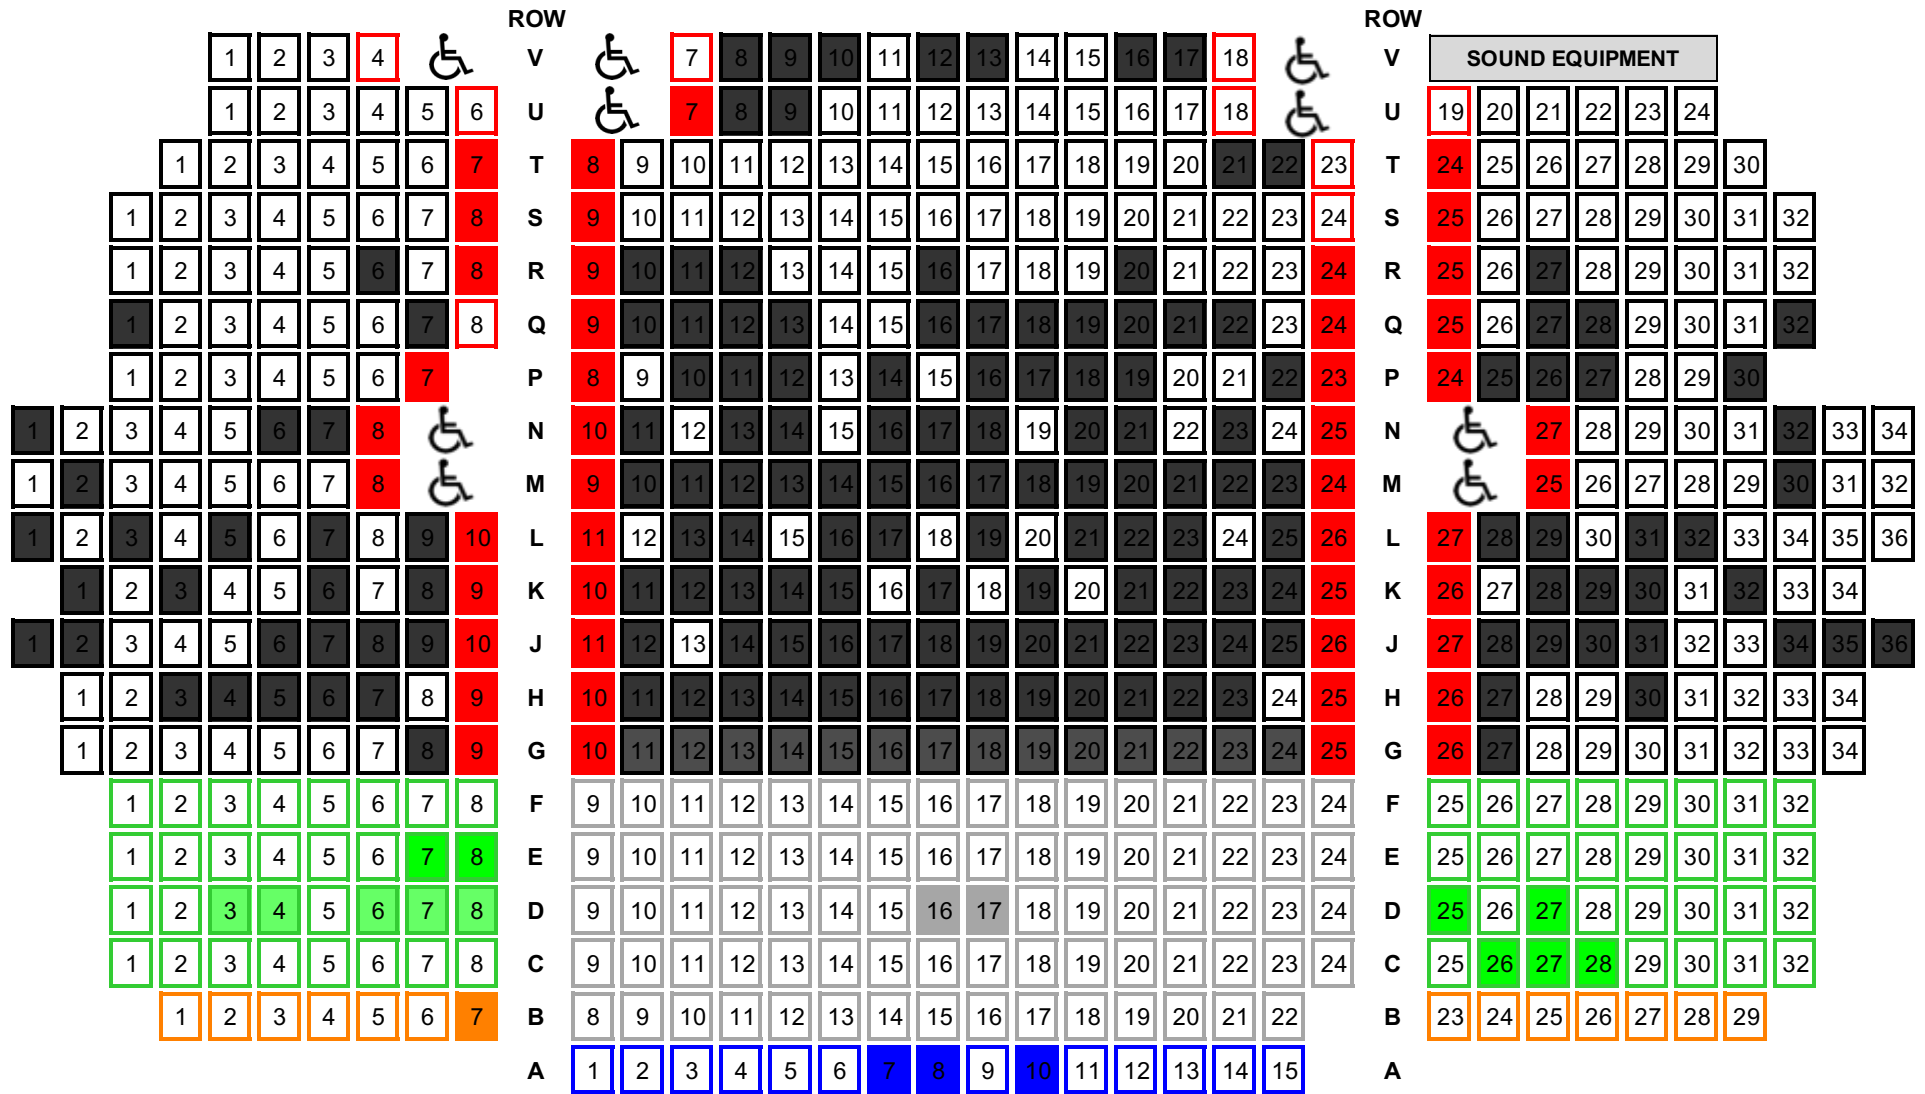

# DEEP SAVE-A-SEAT CAMPAIGN ~ AUDITORIUM SEAT AVAILABILITY MAP

\$100   
  \$250   
  \$1,000  
 \$150   
  \$500   
  \$1,500

STAGE