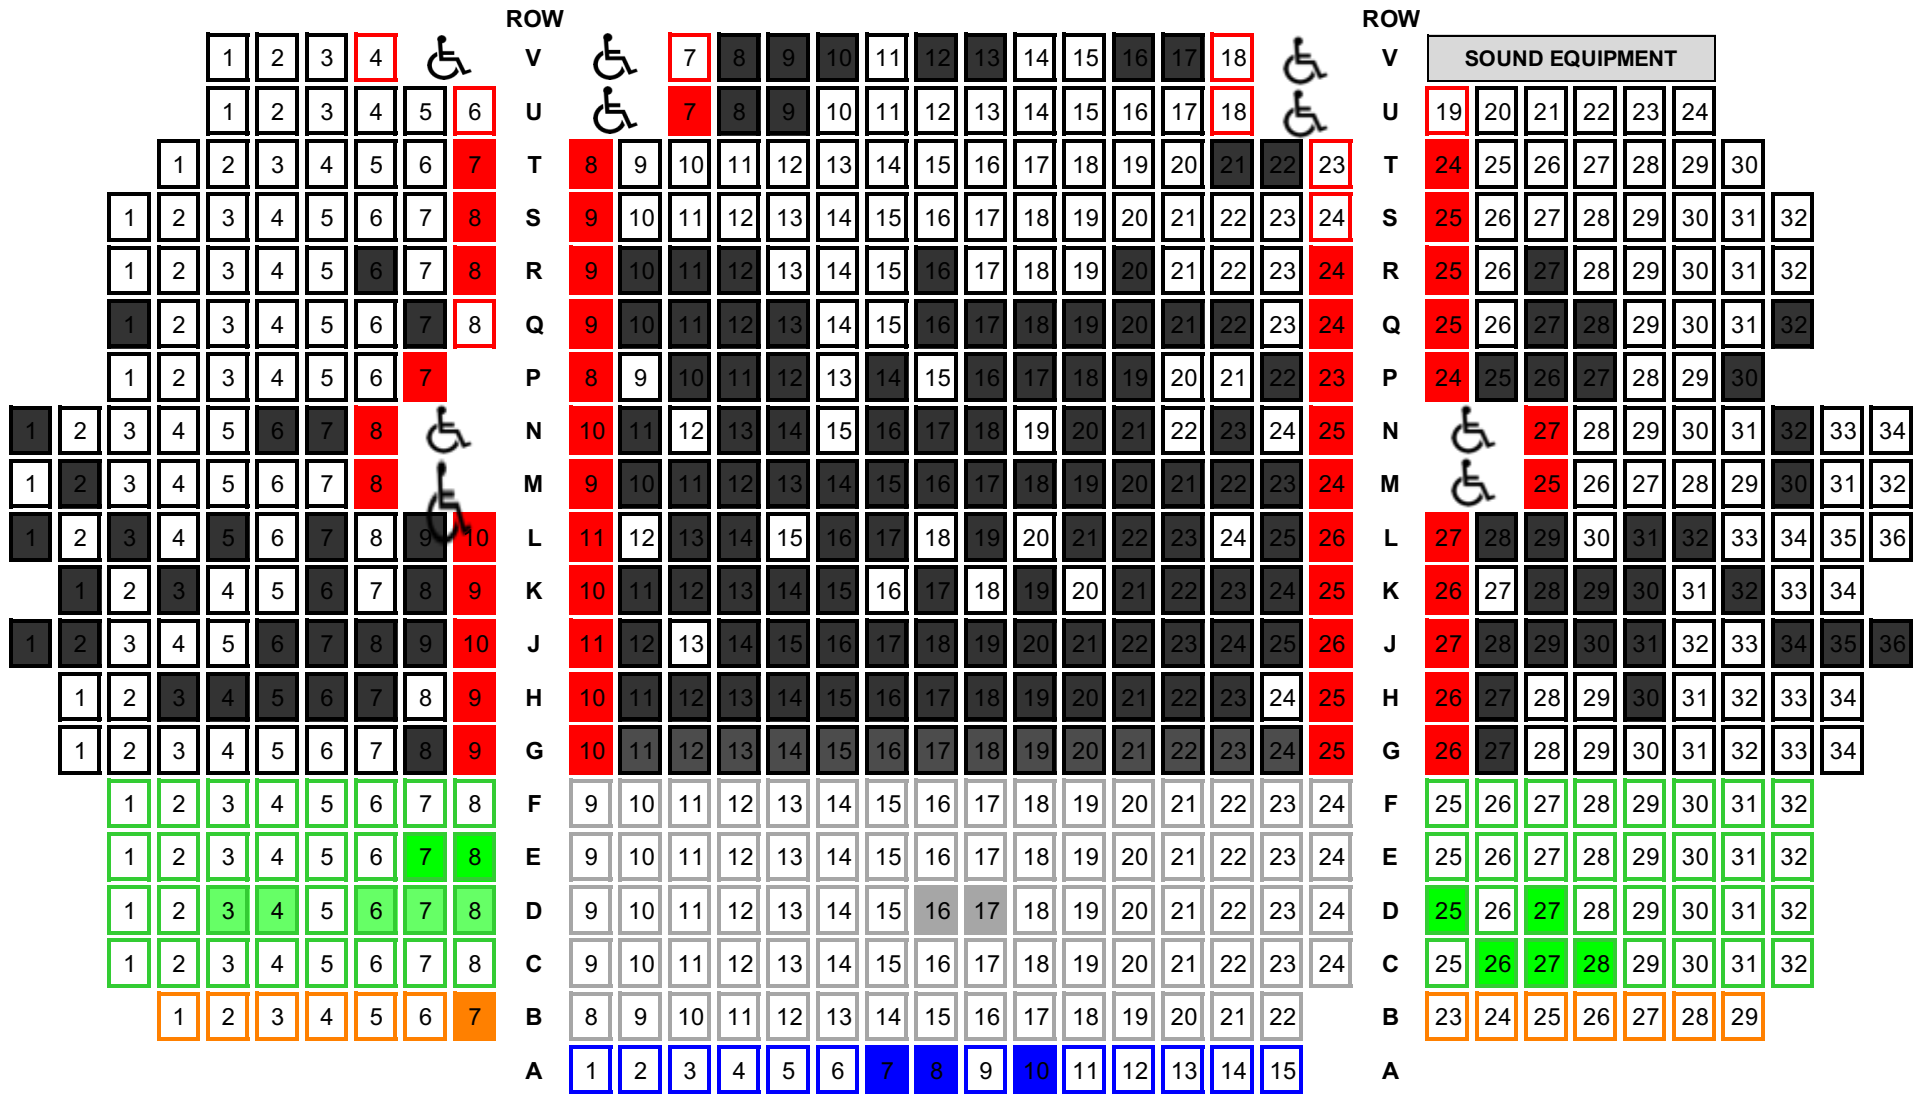

DEEP SAVE-A-SEAT CAMPAIGN ~ AUDITORIUM SEAT AVAILABILITY MAP

\$100
 \$250
 \$1,000
 \$150
 \$500
 \$1,500

STAGE