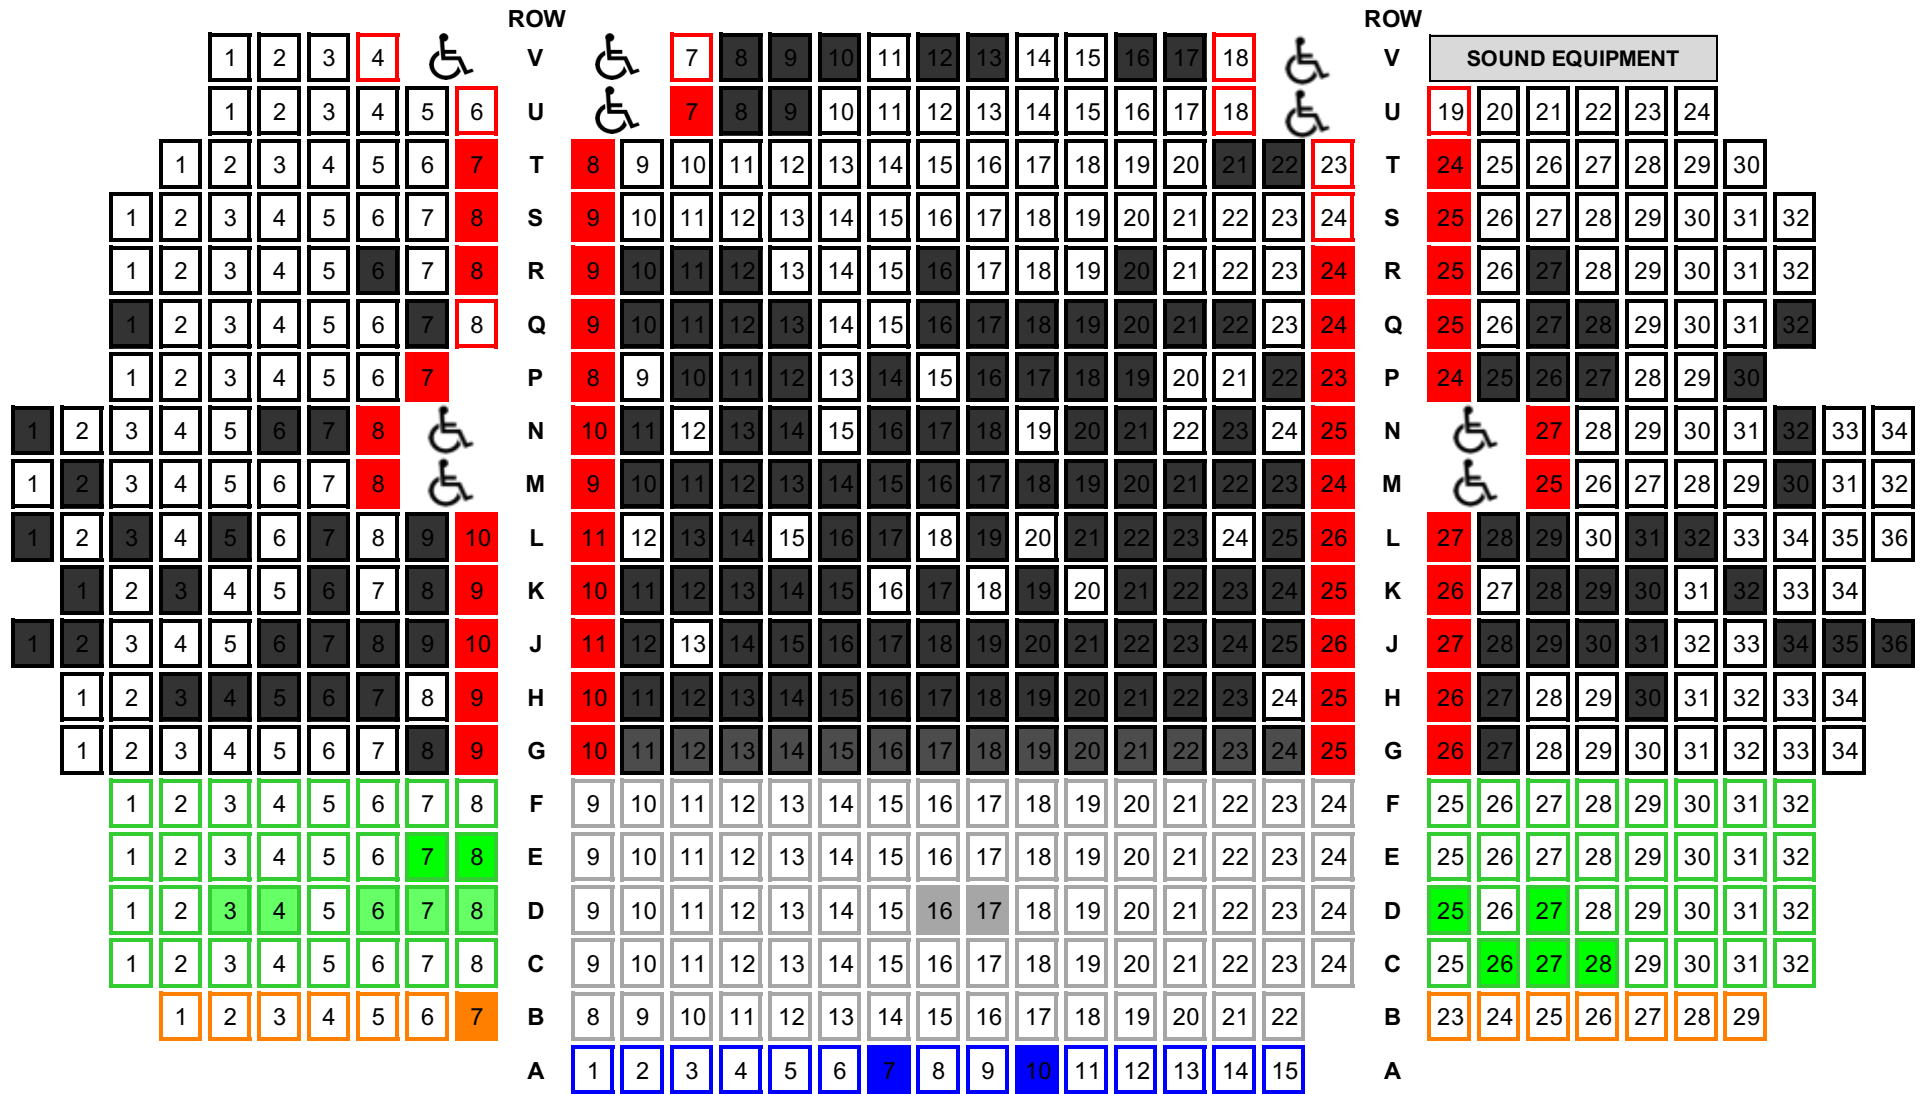

DEEP SAVE-A-SEAT CAMPAIGN ~ AUDITORIUM SEAT AVAILABILITY MAP

 \$100
 \$250
 \$1,000
 \$150
 \$500
 \$1,500

STAGE