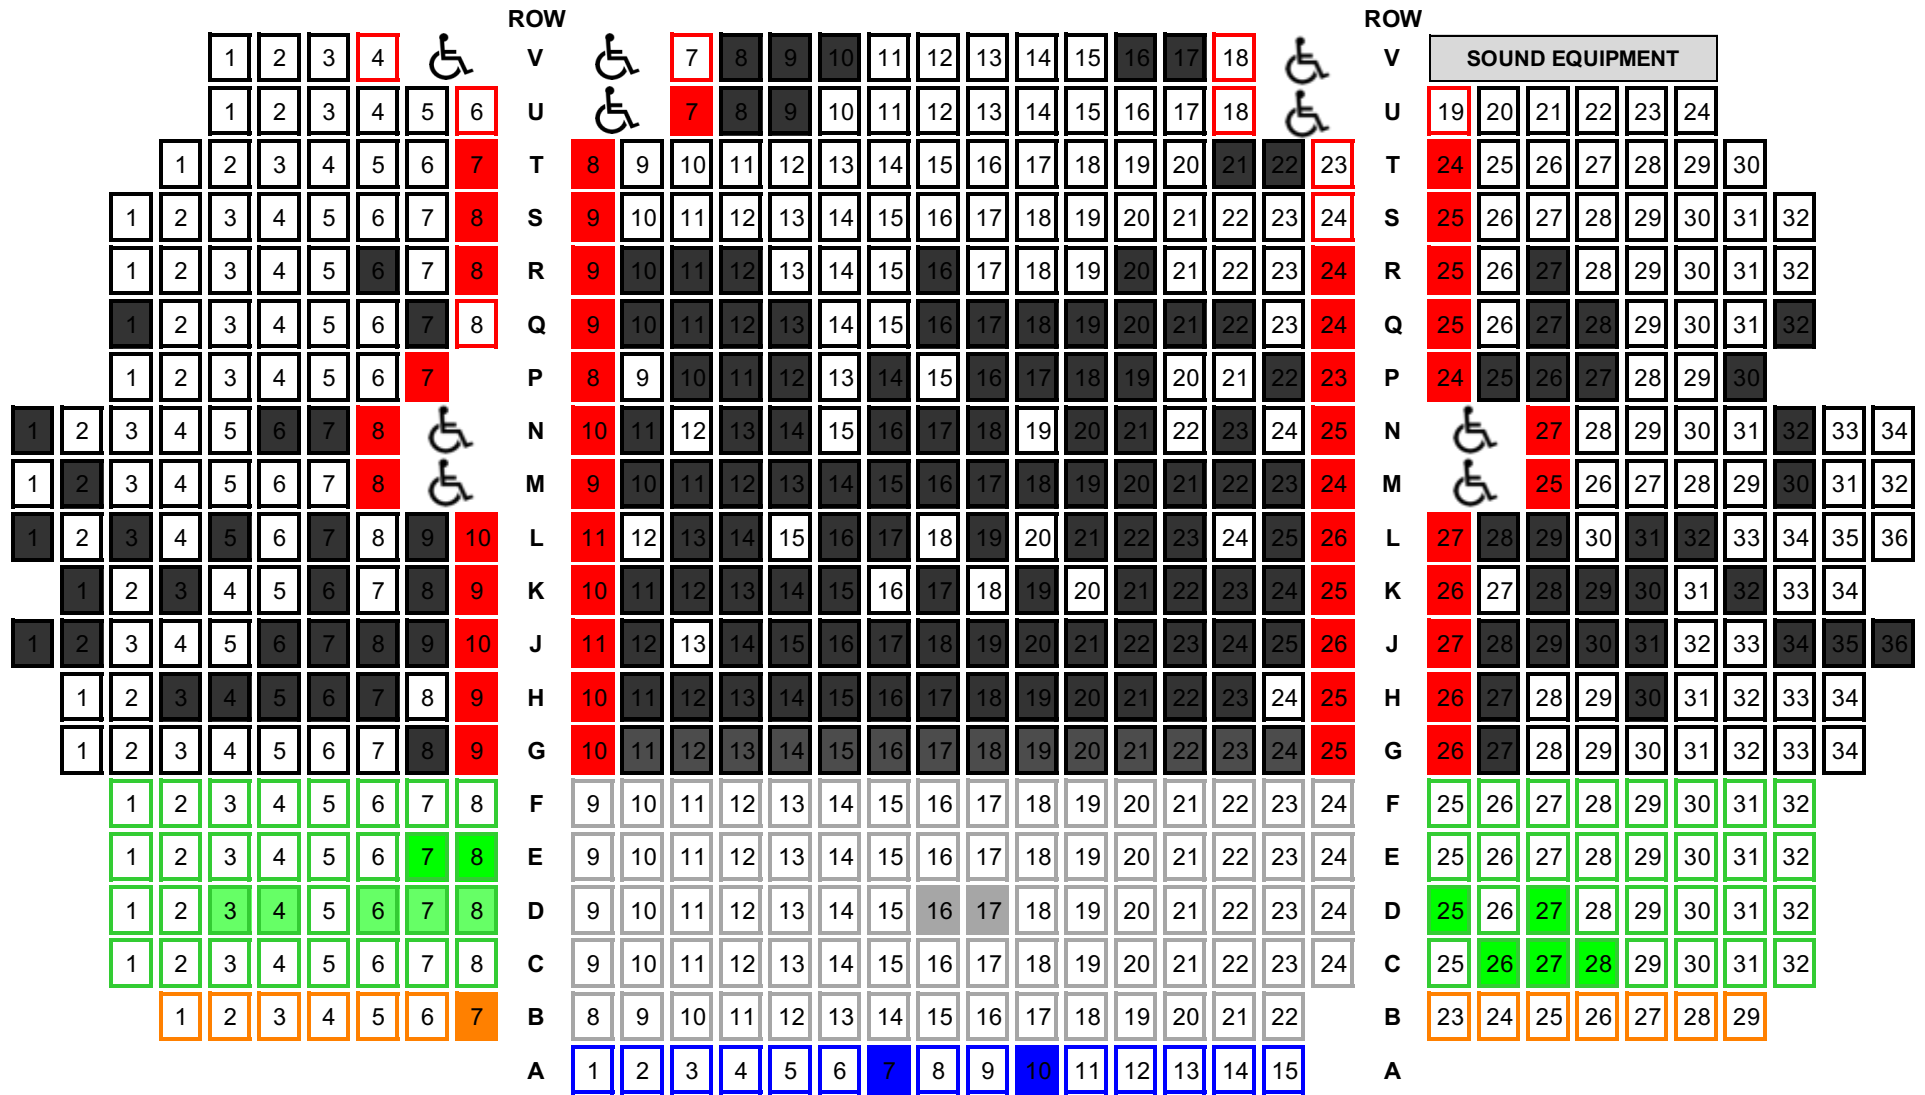

DEEP SAVE-A-SEAT CAMPAIGN ~ AUDITORIUM SEAT AVAILABILITY MAP

 \$100
 \$250
 \$1,000
 \$150
 \$500
 \$1,500

STAGE