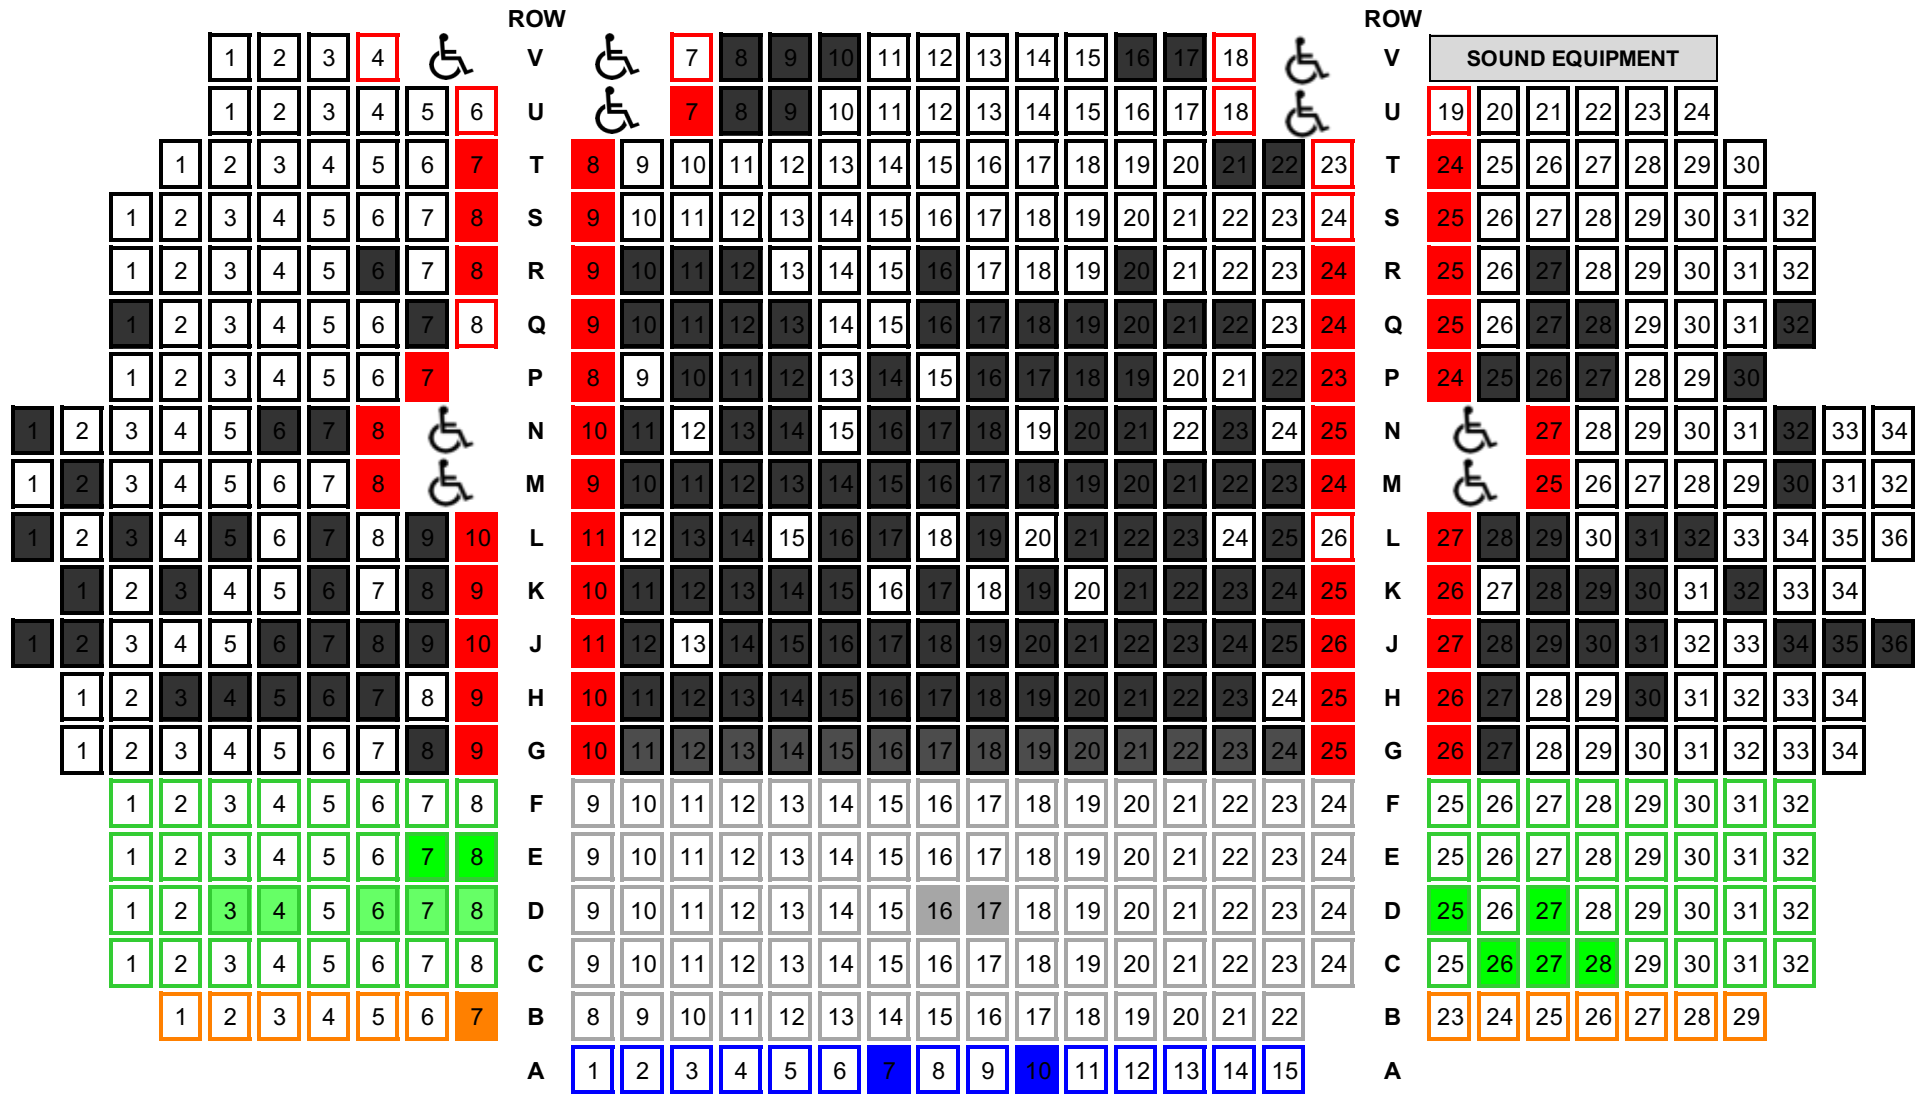

DEEP SAVE-A-SEAT CAMPAIGN ~ AUDITORIUM SEAT AVAILABILITY MAP

\$100
 \$250
 \$1,000
 \$150
 \$500
 \$1,500

STAGE