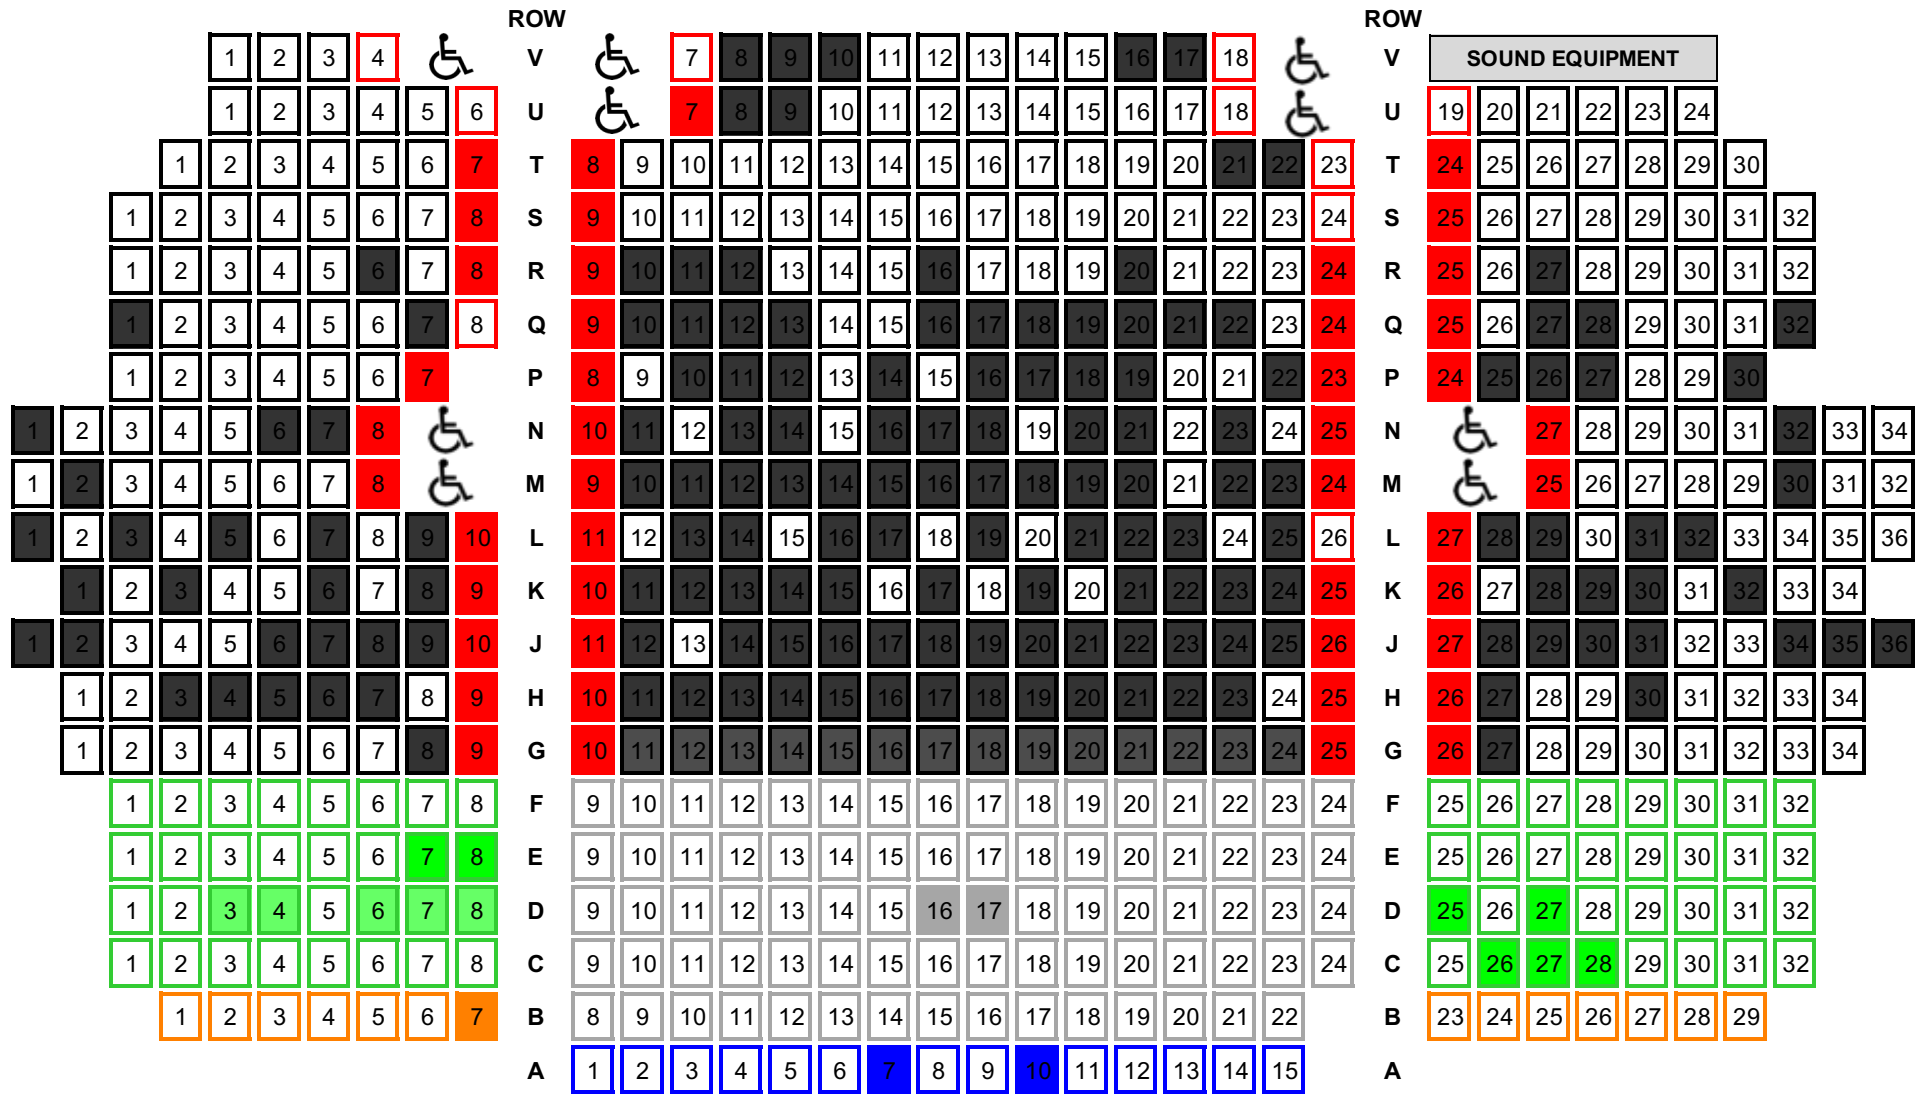

DEEP SAVE-A-SEAT CAMPAIGN ~ AUDITORIUM SEAT AVAILABILITY MAP

\$100
 \$250
 \$1,000
 \$150
 \$500
 \$1,500

STAGE