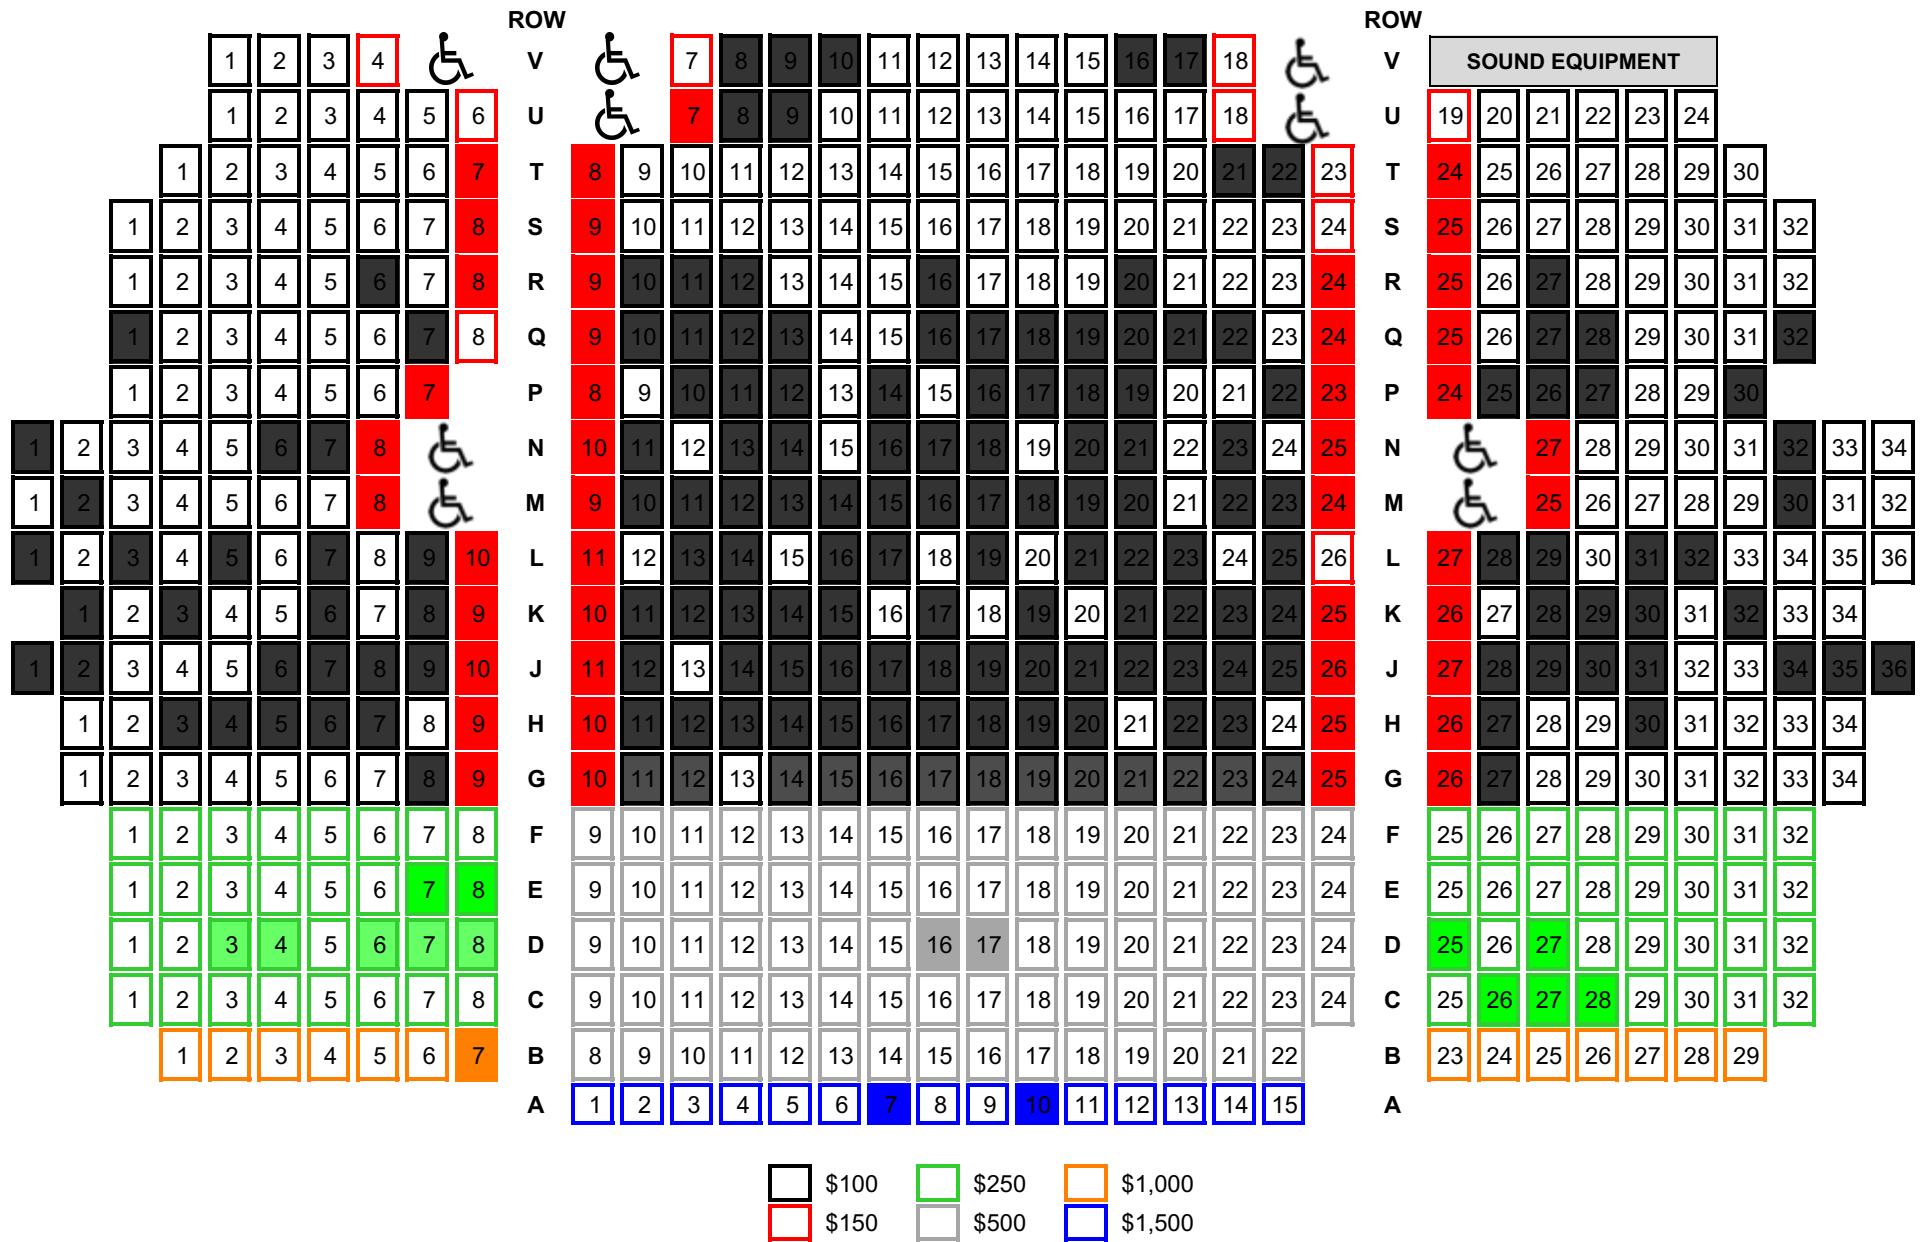

DEEP SAVE-A-SEAT CAMPAIGN ~ AUDITORIUM SEAT AVAILABILITY MAP

STAGE