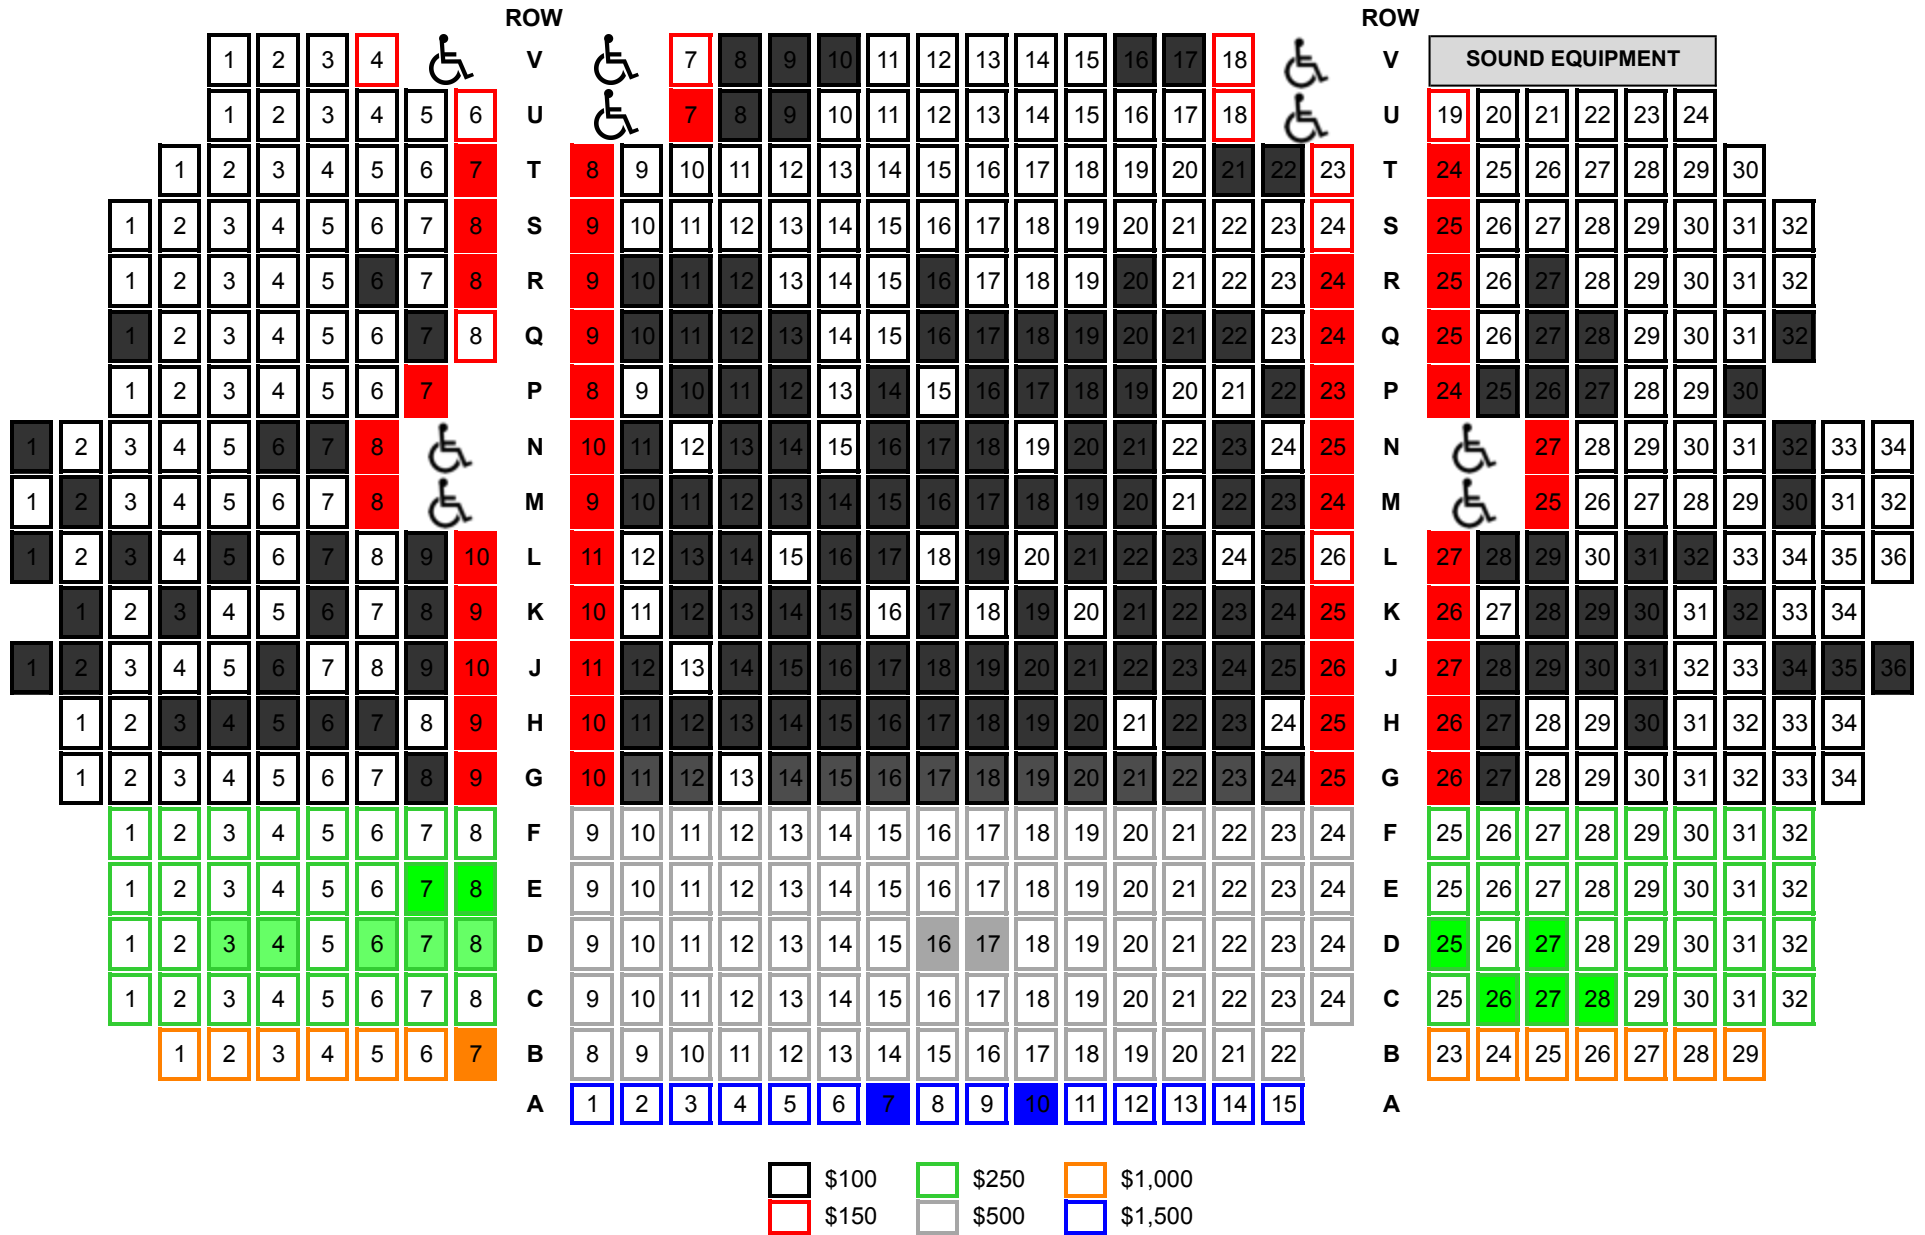

DEEP SAVE-A-SEAT CAMPAIGN ~ AUDITORIUM SEAT AVAILABILITY MAP

STAGE