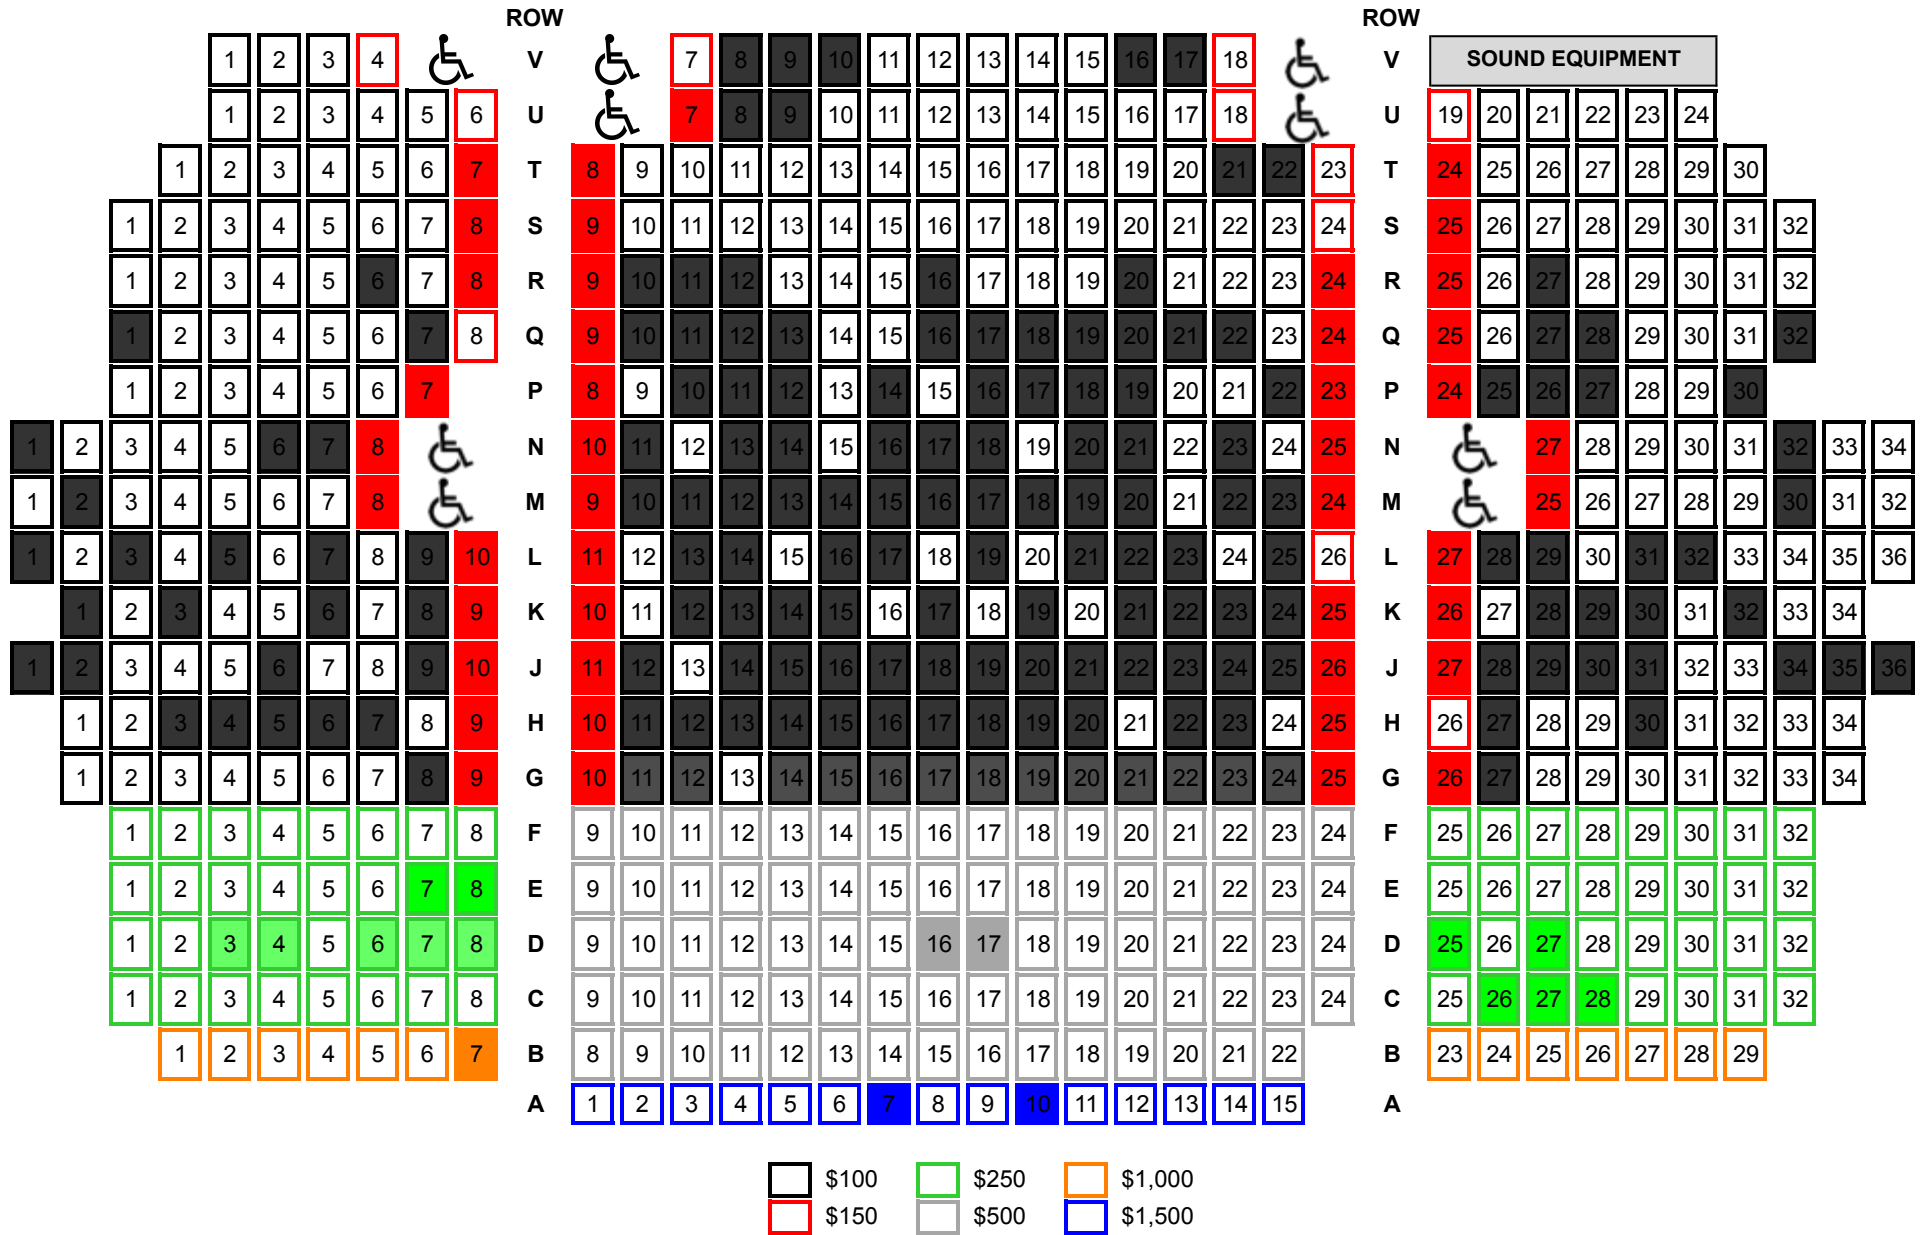

# DEEP SAVE-A-SEAT CAMPAIGN ~ AUDITORIUM SEAT AVAILABILITY MAP

STAGE